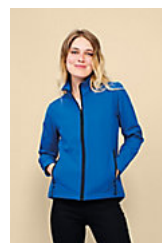

SOL'S RACE MEN

SOL'S®
the fair spirit

MEN'S SOFT SHELL ZIP JACKET

01195

Quality

Style

2 side zip pockets

Available sizes

Sizes	S	M	L	XL	XXL	3XL
A/B	68/54	70/57	72/60	74/62	76/65	78/68

Available colours

Pepper red

Royal blue

Bottle green

Army

Black

French navy

Packaging

Carton size : 60 x 40 x 18 cm

Weight per carton : 0.00 kg

Related products

SOL'S RACE WOMEN
01194