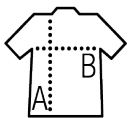

SOL'S RACE MEN

SOL'S®
the fair spirit

MEN'S SOFT SHELL ZIP JACKET

01195

Quality

Style

2 side zip pockets

Available sizes

Sizes	S	M	L	XL	XXL	3XL
A/B	68/54	70/57	72/60	74/62	76/65	78/68

Available colours

Pepper red

Royal blue

Bottle green

Army

Black

French navy