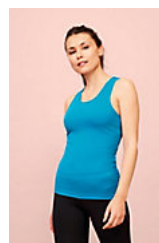

Available colours

Packaging

 Carton size : 55 x 36 x 20 cm

 Weight per carton : 8.00 kg

Related products

SOL'S SPORTY TT WOMEN
02117